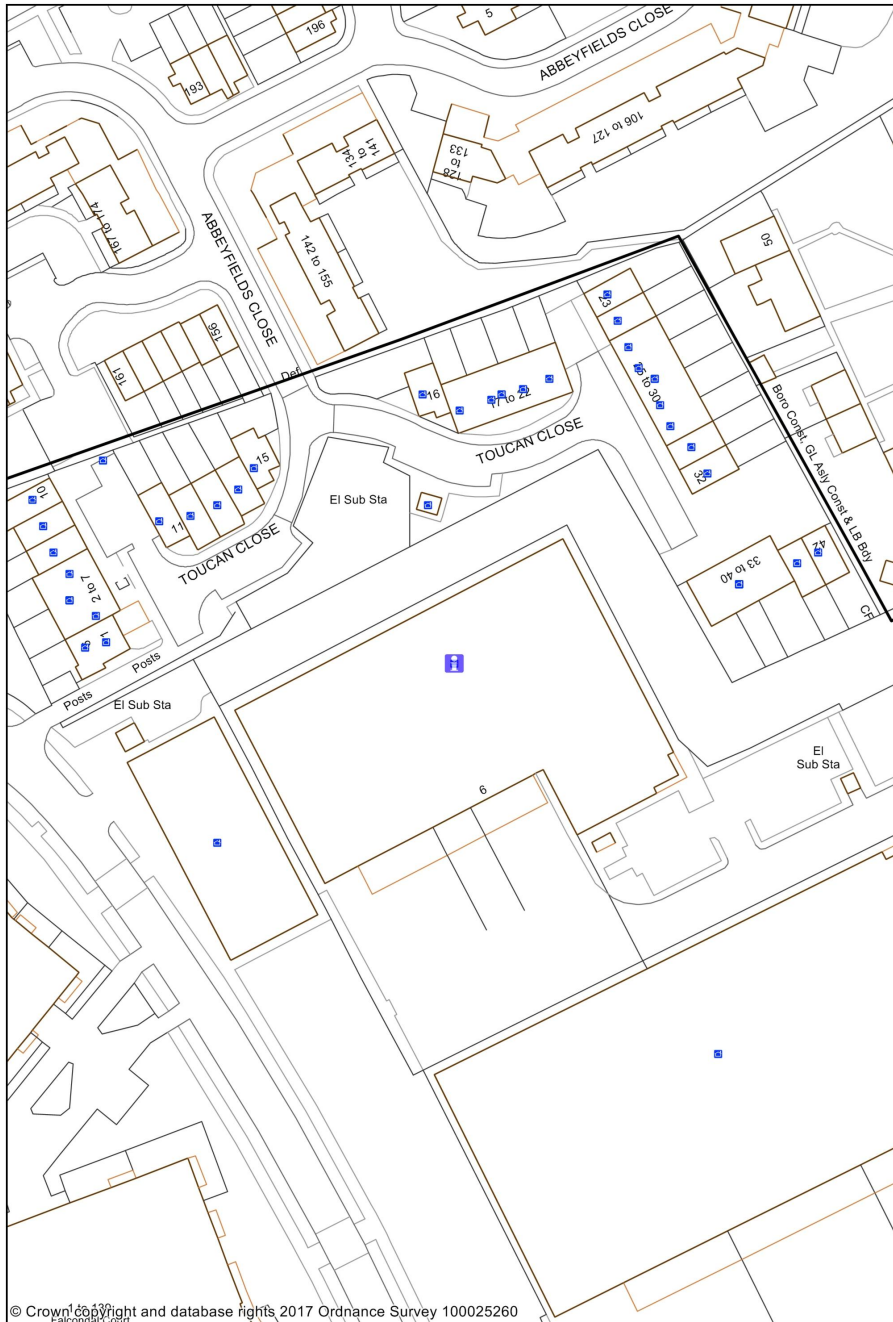

Amazon UK Unit 6 Origin Business Park.

1:1000

0 0.01 0.02 kilometres